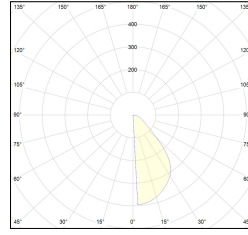

Equipment

Type of disposal

Protection index

Operating voltage

Article code	Article	Colour	Light Temperature (°K)	Watt (W)	Length (mm)	Diffuser
411.0948.1200.01.4000.92	*DARKLINE/DO/1220/24.4W/4000°K-92 DALI	Black (92)	4000	24.4	1220	Opal
411.0948.1200.01.92	*DARKLINE/DO/1220/24.4W/3000°K-92 DALI	Black (92)	3000	24.4	1220	Opal
411.0948.1200.4000.92	*DARKLINE/DO/1220/24.4W/4000°K-92	Black (92)	4000	24.4	1220	Opal
411.0948.1200.92	DARKLINE/DO/1220/24.4W/3000°K-92	Black (92)	3000	24.4	1220	Opal
411.0948.600.01.4000.92	*DARKLINE/DO/620/12.2W/4000°K-92 DALI	Black (92)	4000	12.2	620	Opal
411.0948.600.01.92	DARKLINE/DO/620/12.2W/3000°K-92 DALI	Black (92)	3000	12.2	620	Opal
411.0948.600.4000.92	*DARKLINE/DO/620/12.2W/4000°K-92	Black (92)	4000	12.2	620	Opal
411.0948.600.92	DARKLINE/DO/620/12.2W/3000°K-92	Black (92)	3000	12.2	620	Opal
411.09489.1200.01.4000.92	*DARKLINE/DP/1220/24.4W/4000°K-92 DALI	Black (92)	4000	24.4	1220	Prismatic
411.09489.1200.01.92	*DARKLINE/DP/1220/24.4W/3000°K-92 DALI	Black (92)	3000	24.4	1220	Prismatic
411.09489.1200.4000.92	*DARKLINE/DP/1220/24.4W/4000°K-92	Black (92)	4000	24.4	1220	Prismatic
411.09489.1200.92	*DARKLINE/DP/1220/24.4W/3000°K-92	Black (92)	3000	24.4	1220	Prismatic
411.09489.600.01.4000.92	*DARKLINE/DP/620/12.2W/4000°K-92 DALI	Black (92)	4000	12.2	620	Prismatic
411.09489.600.01.92	*DARKLINE/DP/620/12.2W/3000°K-92 DALI	Black (92)	3000	12.2	620	Prismatic
411.09489.600.4000.92	DARKLINE/DP/620/12.2W/4000°K-92	Black (92)	4000	12.2	620	Prismatic
411.09489.600.92	DARKLINE/DP/620/12.2W/3000°K-92	Black (92)	3000	12.2	620	Prismatic