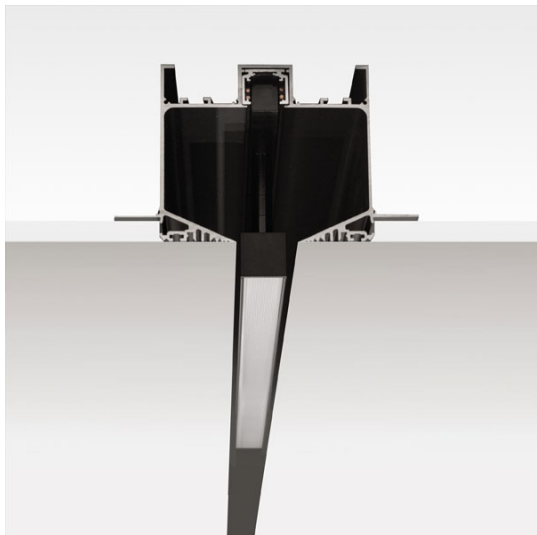

## darkline

Track systems - 48V

Colour: Black (92)  
Diffuser: Opal | Prismatic  
Light Temperature (°K): 3000 | 4000  
Watt (W): 24.4 | 12.2  
Luminous flux (lm): 3400 | 1700  
Luminous efficiency (lm/w): 140  
Energetic class: A++