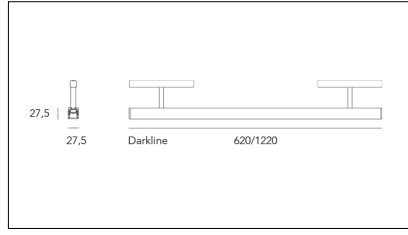

CRI (Color Rendering): >90  
IP: 40  
Class: Class III  
Volts (V): 48V  
Driver's type: On/Off | DALI  
Length (mm): 1220 | 620

Conforms to European directives

Conforms to the ROHS directive

Insulation class

Equipment

Type of disposal

Protection index

Operating voltage

Article code	Article	Colour	Light Temperature (°K)	Watt (W)	Length (mm)	Diffuser
411.0948.1200.01.4000.92	*DARKLINE/DO/1220/24.4W/4000°K-92 DALI	Black (92)	4000	24.4	1220	Opal
411.0948.1200.01.92	*DARKLINE/DO/1220/24.4W/3000°K-92 DALI	Black (92)	3000	24.4	1220	Opal
411.0948.1200.4000.92	*DARKLINE/DO/1220/24.4W/4000°K-92	Black (92)	4000	24.4	1220	Opal
411.0948.1200.92	DARKLINE/DO/1220/24.4W/3000°K-92	Black (92)	3000	24.4	1220	Opal
411.0948.600.01.4000.92	*DARKLINE/DO/620/12.2W/4000°K-92 DALI	Black (92)	4000	12.2	620	Opal
411.0948.600.01.92	DARKLINE/DO/620/12.2W/3000°K-92 DALI	Black (92)	3000	12.2	620	Opal
411.0948.600.4000.92	*DARKLINE/DO/620/12.2W/4000°K-92	Black (92)	4000	12.2	620	Opal
411.0948.600.92	DARKLINE/DO/620/12.2W/3000°K-92	Black (92)	3000	12.2	620	Opal
411.09489.1200.01.4000.92	*DARKLINE/DP/1220/24.4W/4000°K-92 DALI	Black (92)	4000	24.4	1220	Prismatic
411.09489.1200.01.92	*DARKLINE/DP/1220/24.4W/3000°K-92 DALI	Black (92)	3000	24.4	1220	Prismatic
411.09489.1200.4000.92	*DARKLINE/DP/1220/24.4W/4000°K-92	Black (92)	4000	24.4	1220	Prismatic
411.09489.1200.92	*DARKLINE/DP/1220/24.4W/3000°K-92	Black (92)	3000	24.4	1220	Prismatic
411.09489.600.01.4000.92	*DARKLINE/DP/620/12.2W/4000°K-92 DALI	Black (92)	4000	12.2	620	Prismatic
411.09489.600.01.92	*DARKLINE/DP/620/12.2W/3000°K-92 DALI	Black (92)	3000	12.2	620	Prismatic
411.09489.600.4000.92	DARKLINE/DP/620/12.2W/4000°K-92	Black (92)	4000	12.2	620	Prismatic
411.09489.600.92	DARKLINE/DP/620/12.2W/3000°K-92	Black (92)	3000	12.2	620	Prismatic