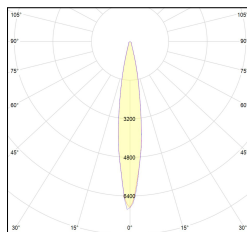

Codice Articolo	Articolo	Colore	Potenza (W)	Temperatura Luce (°K)	Emissione (°)
139.0048.01.14.2	MICO/48V/DALI/14°-2	Nero (2)	9	3000	14
139.0048.01.25.2	MICO/48V/DALI/25°-2	Nero (2)	9	3000	25
139.0048.01.35.2	MICO/48V/DALI/35°-2	Nero (2)	9	3000	35
139.0048.14.2	MICO/48V/14°-2	Nero (2)	9	3000	14
139.0048.14.2700.2	MICO/48V/14°/2700°K-2	Nero (2)	9	2700	14
139.0048.14.4000.2	MICO/48V/14°/4000°K-2	Nero (2)	9	4000	14
139.0048.25.2	MICO/48V/25°-2	Nero (2)	9	3000	25
139.0048.25.2700.2	MICO/48V/25°/2700°K-2	Nero (2)	9	2700	25
139.0048.25.4000.2	MICO/48V/25°/4000°K-2	Nero (2)	9	4000	25
139.0048.35.2	MICO/48V/35°-2	Nero (2)	9	3000	35
139.0048.35.2700.2	MICO/48V/35°/2700°K-2	Nero (2)	9	2700	35
139.0048.35.4000.2	MICO/48V/35°/4000°K-2	Nero (2)	9	4000	35