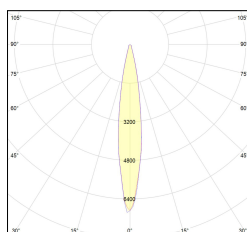

Codice Articolo	Articolo	Colore	Potenza (W)	Temperatura Luce (°K)	Emissione (°)
139.0048.01.14.4	MICO/48V/DALI/14°-4	Bianco (4)	9	3000	14
139.0048.01.25.4	MICO/48V/DALI/25°-4	Bianco (4)	9	3000	25
139.0048.01.35.4	MICO/48V/DALI/35°-4	Bianco (4)	9	3000	35
139.0048.14.2700.4	MICO/48V/14°/2700°K-4	Bianco (4)	9	2700	14
139.0048.14.4	MICO/48V/14°-4	Bianco (4)	9	3000	14
139.0048.14.4000.4	MICO/48V/14°/4000°K-4	Bianco (4)	9	4000	14
139.0048.25.2700.4	MICO/48V/25°/2700°K-4	Bianco (4)	9	2700	25
139.0048.25.4	MICO/48V/25°-4	Bianco (4)	9	3000	25
139.0048.25.4000.4	MICO/48V/25°/4000°K-4	Bianco (4)	9	4000	25
139.0048.35.2700.4	MICO/48V/35°/2700°K-4	Bianco (4)	9	2700	35
139.0048.35.4	MICO/48V/35°-4	Bianco (4)	9	3000	35
139.0048.35.4000.4	MICO/48V/35°/4000°K-4	Bianco (4)	9	4000	35